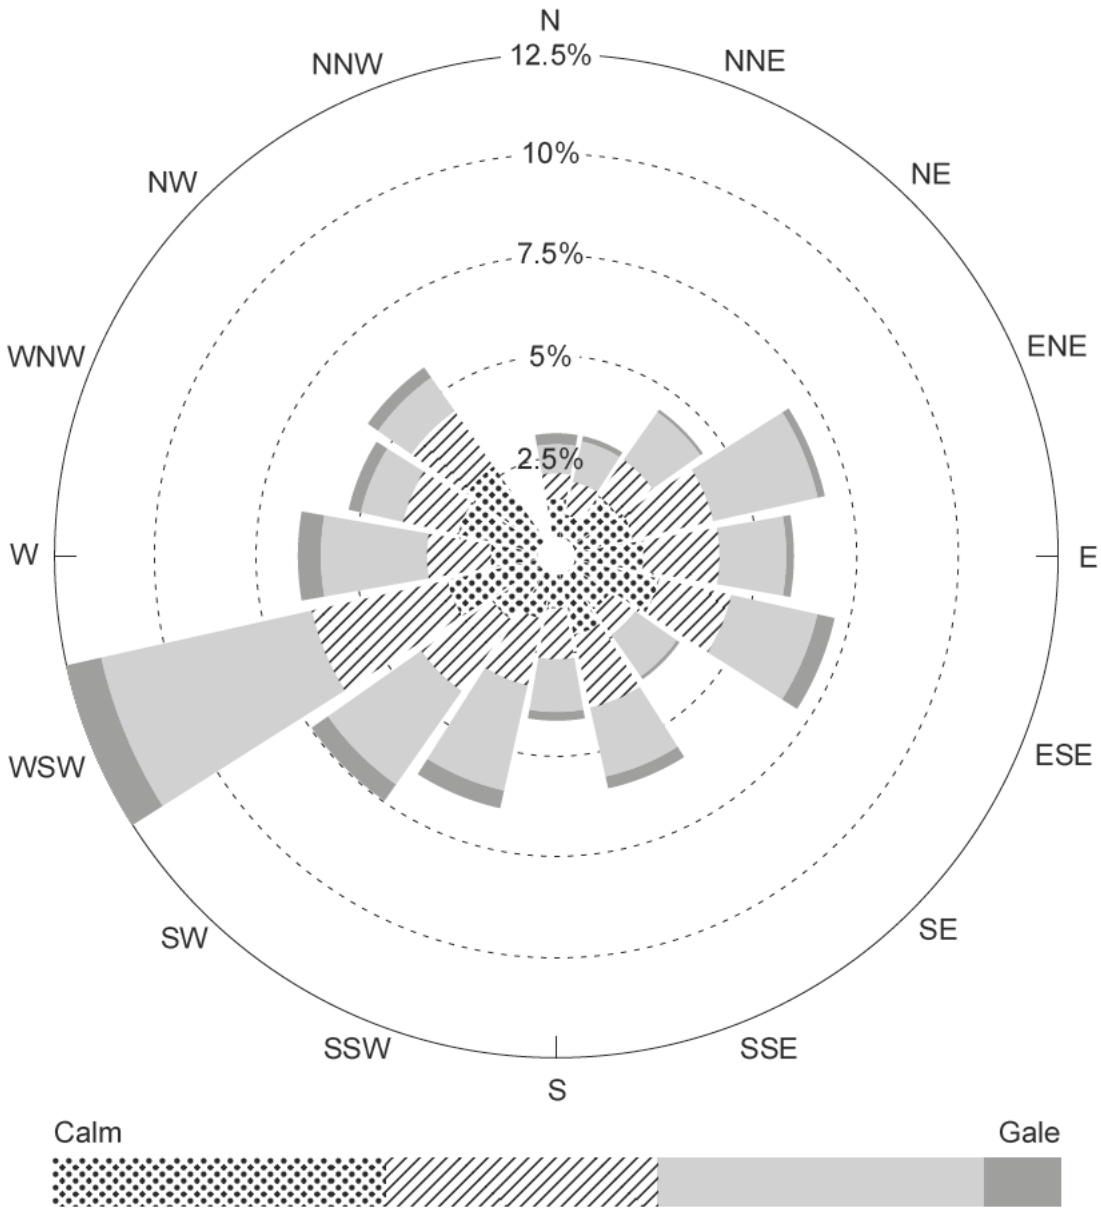

- Do **not** send this Resource Booklet for marking. Keep it in the centre or recycle it.

INFORMATION

- This document has **8** pages.

Fig. 1 A photograph of a lowland landscape in the UK

Fig. 2 A sphere of influence map of urban trends in Cambridge

Fig. 3 A wind rose for Newquay Airport, Cornwall

Fig. 4 A map showing the location of Newquay Airport

BLANK PAGE

BLANK PAGE

OCR

Oxford Cambridge and RSA

Copyright Information

OCR is committed to seeking permission to reproduce all third-party content that it uses in its assessment materials. OCR has attempted to identify and contact all copyright holders whose work is used in this paper to avoid the issue of disclosure of answer-related information to candidates. All copyright acknowledgements are reproduced in the OCR Copyright Acknowledgements Booklet, which is produced for each series of examinations and is freely available to download from our public website (www.ocr.org.uk) after the live examination series.